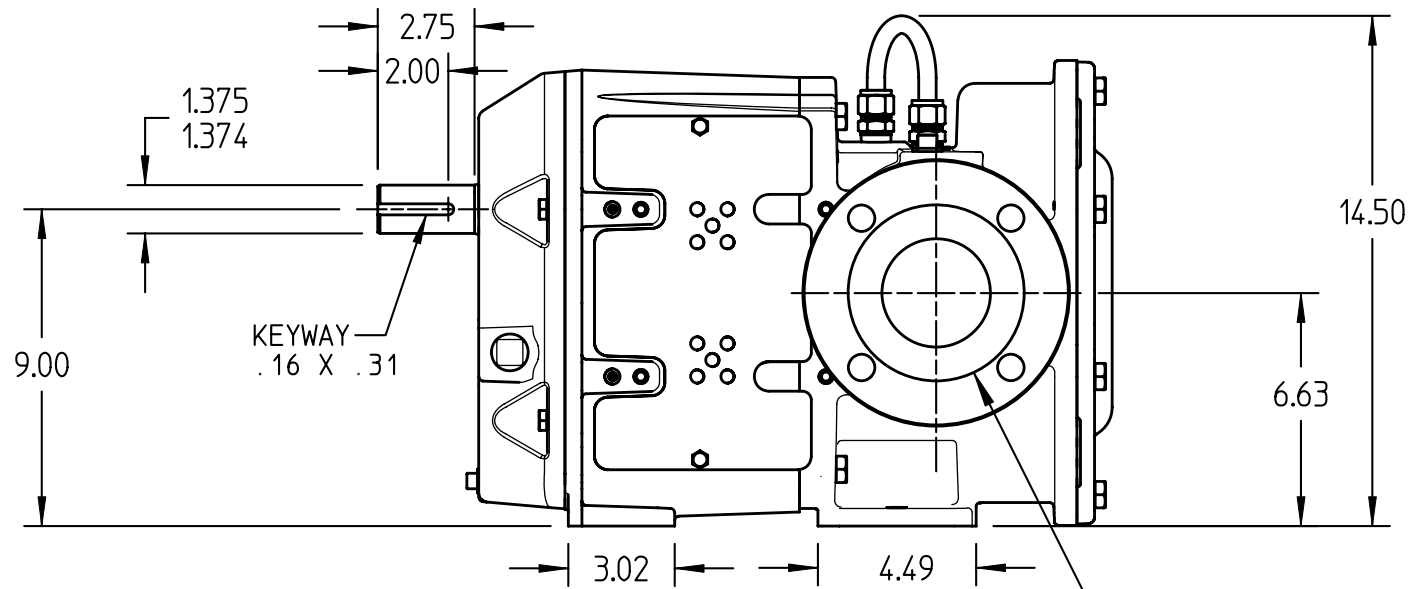

DRAWING NO. **RLV-5**

PORTS: SUITABLE FOR USE WITH ANSI FLANGES  
 STANDARD - 3" - 150# (SHOWN)  
 OPTIONAL - 3" - 300#  
 4" - 150#  
 4" - 300#

MODELS: RL0257, RL40257  
 PKG

DRAWN CRAWFORD DATE 17 APR 2003  
 CHECKED IEHL DATE 24 APR 2003