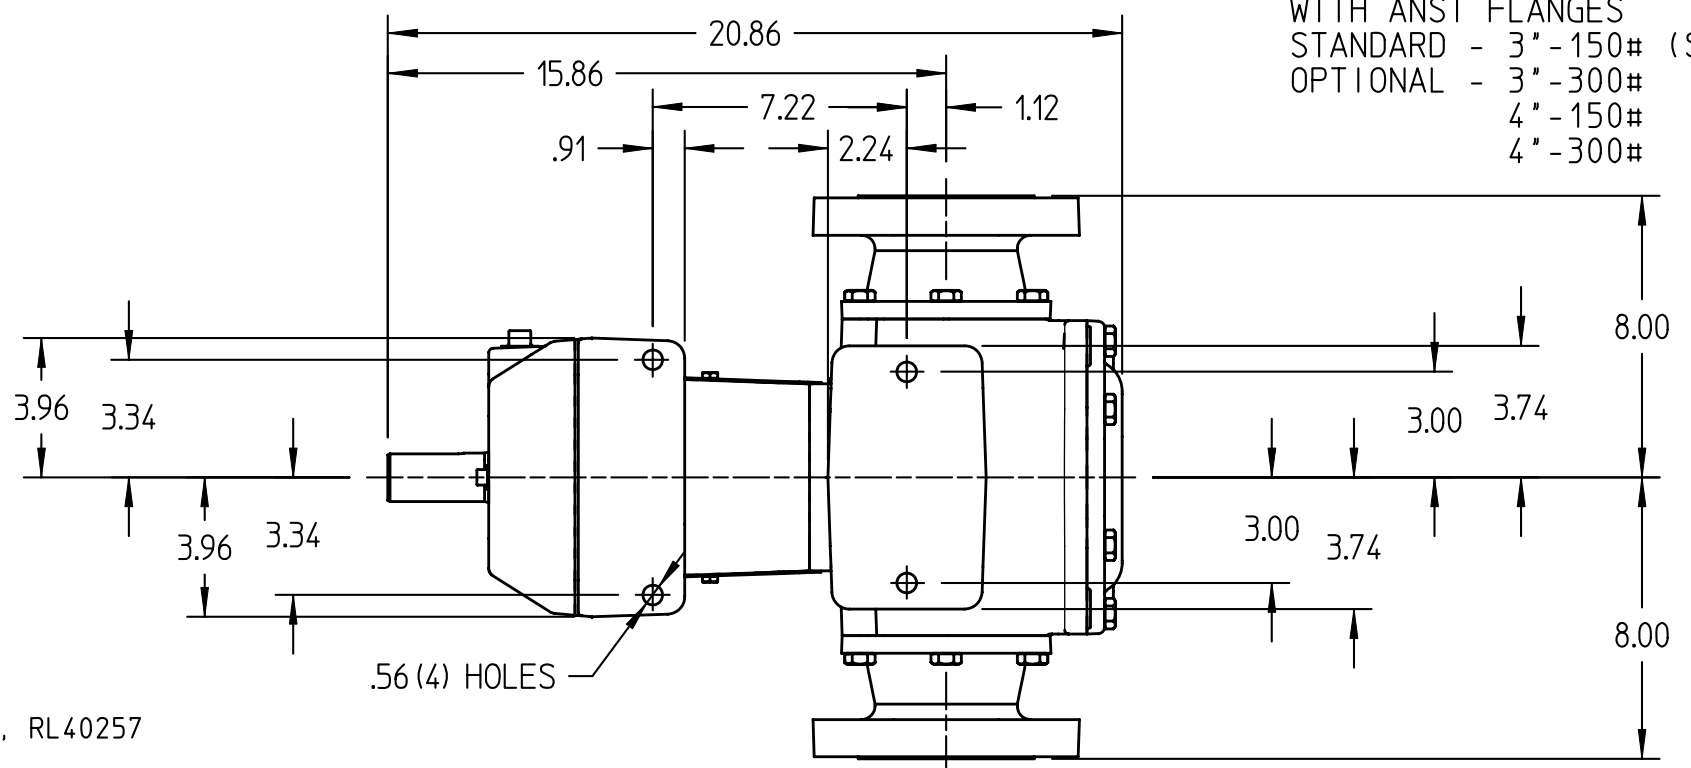

DRAWING NO. **RLV-5**

PORTS: SUITABLE FOR USE WITH ANSI FLANGES  
 STANDARD - 3" - 150# (SHOWN)  
 OPTIONAL - 3" - 300#  
 4" - 150#  
 4" - 300#

MODELS: RL0257, RL40257  
 PKG

DRAWN CRAWFORD DATE 17 APR 2003  
 CHECKED IEHL DATE 24 APR 2003