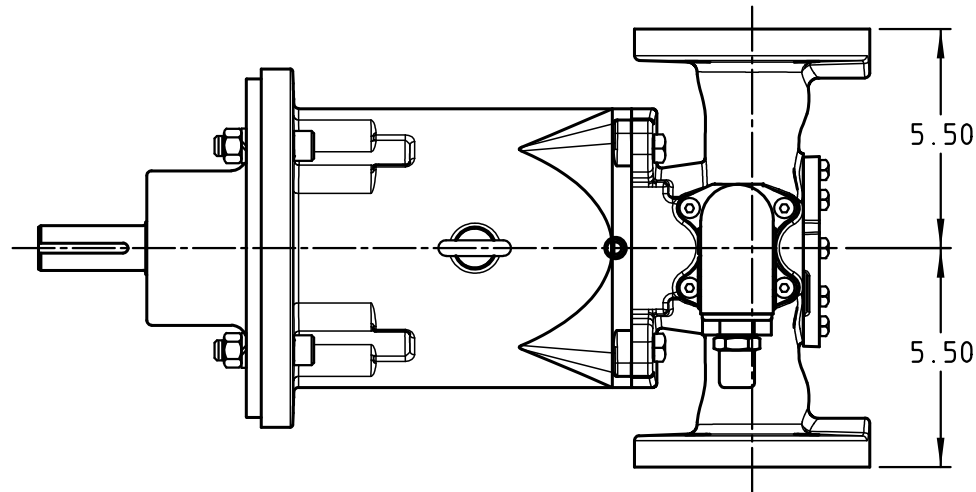

DRAWING NO.
HV-3668

PORTS: 1-1/2" OPPOSITE FLANGES
SUITABLE FOR USE WITH
125# ANSI FLANGES

STANDARD MODELS: HJ855UBMD2B14B, HL855UBMD2B14B, HJ855UBMD2B32B, HL855UBMD2B32B, HJ855UBMD2B50B, HL855UBMD2B50B