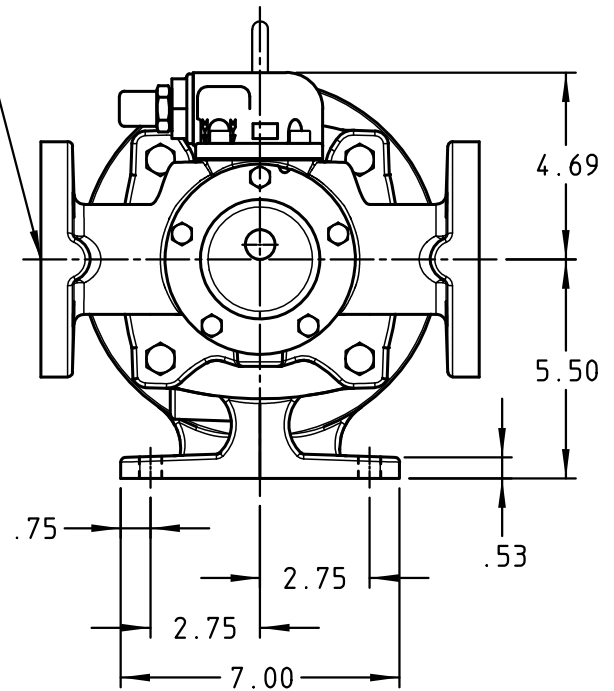

DRAWING NO.
HV-3668

PORTS: 1-1/2" OPPOSITE FLANGES
SUITABLE FOR USE WITH
125# ANSI FLANGES

STANDARD MODELS: HJ855UBMD2B14B, HL855UBMD2B14B, HJ855UBMD2B32B, HL855UBMD2B32B, HJ855UBMD2B50B, HL855UBMD2B50B