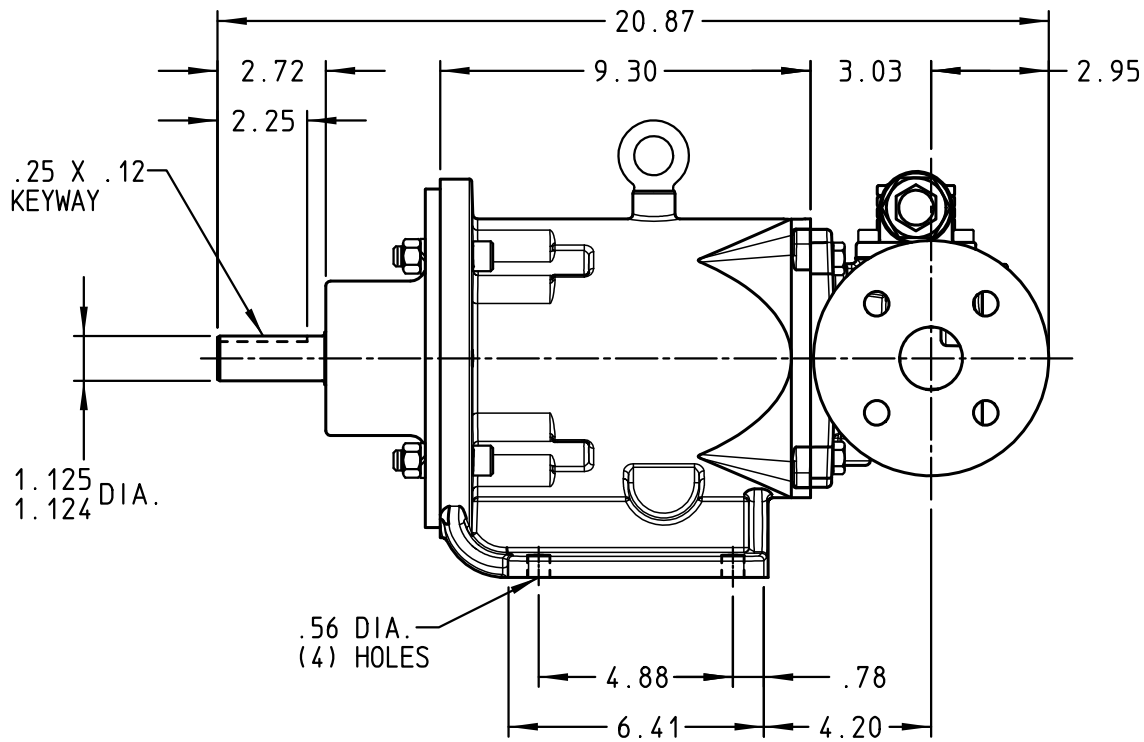

DRAWING NO.
HV-3668

PORTS: 1-1/2" OPPOSITE FLANGES
SUITABLE FOR USE WITH
125# ANSI FLANGES

STANDARD MODELS: HJ855UBMD2B14B, HL855UBMD2B14B, HJ855UBMD2B32B, HL855UBMD2B32B, HJ855UBMD2B50B, HL855UBMD2B50B

**VIKING
PUMP**

VIKING PUMP, INC.
A Unit of IDEX Corporation
Cedar Falls, Iowa 50613
U.S.A.

DRAWING NO.
HV-3668

REV. A
29 NOV 2007