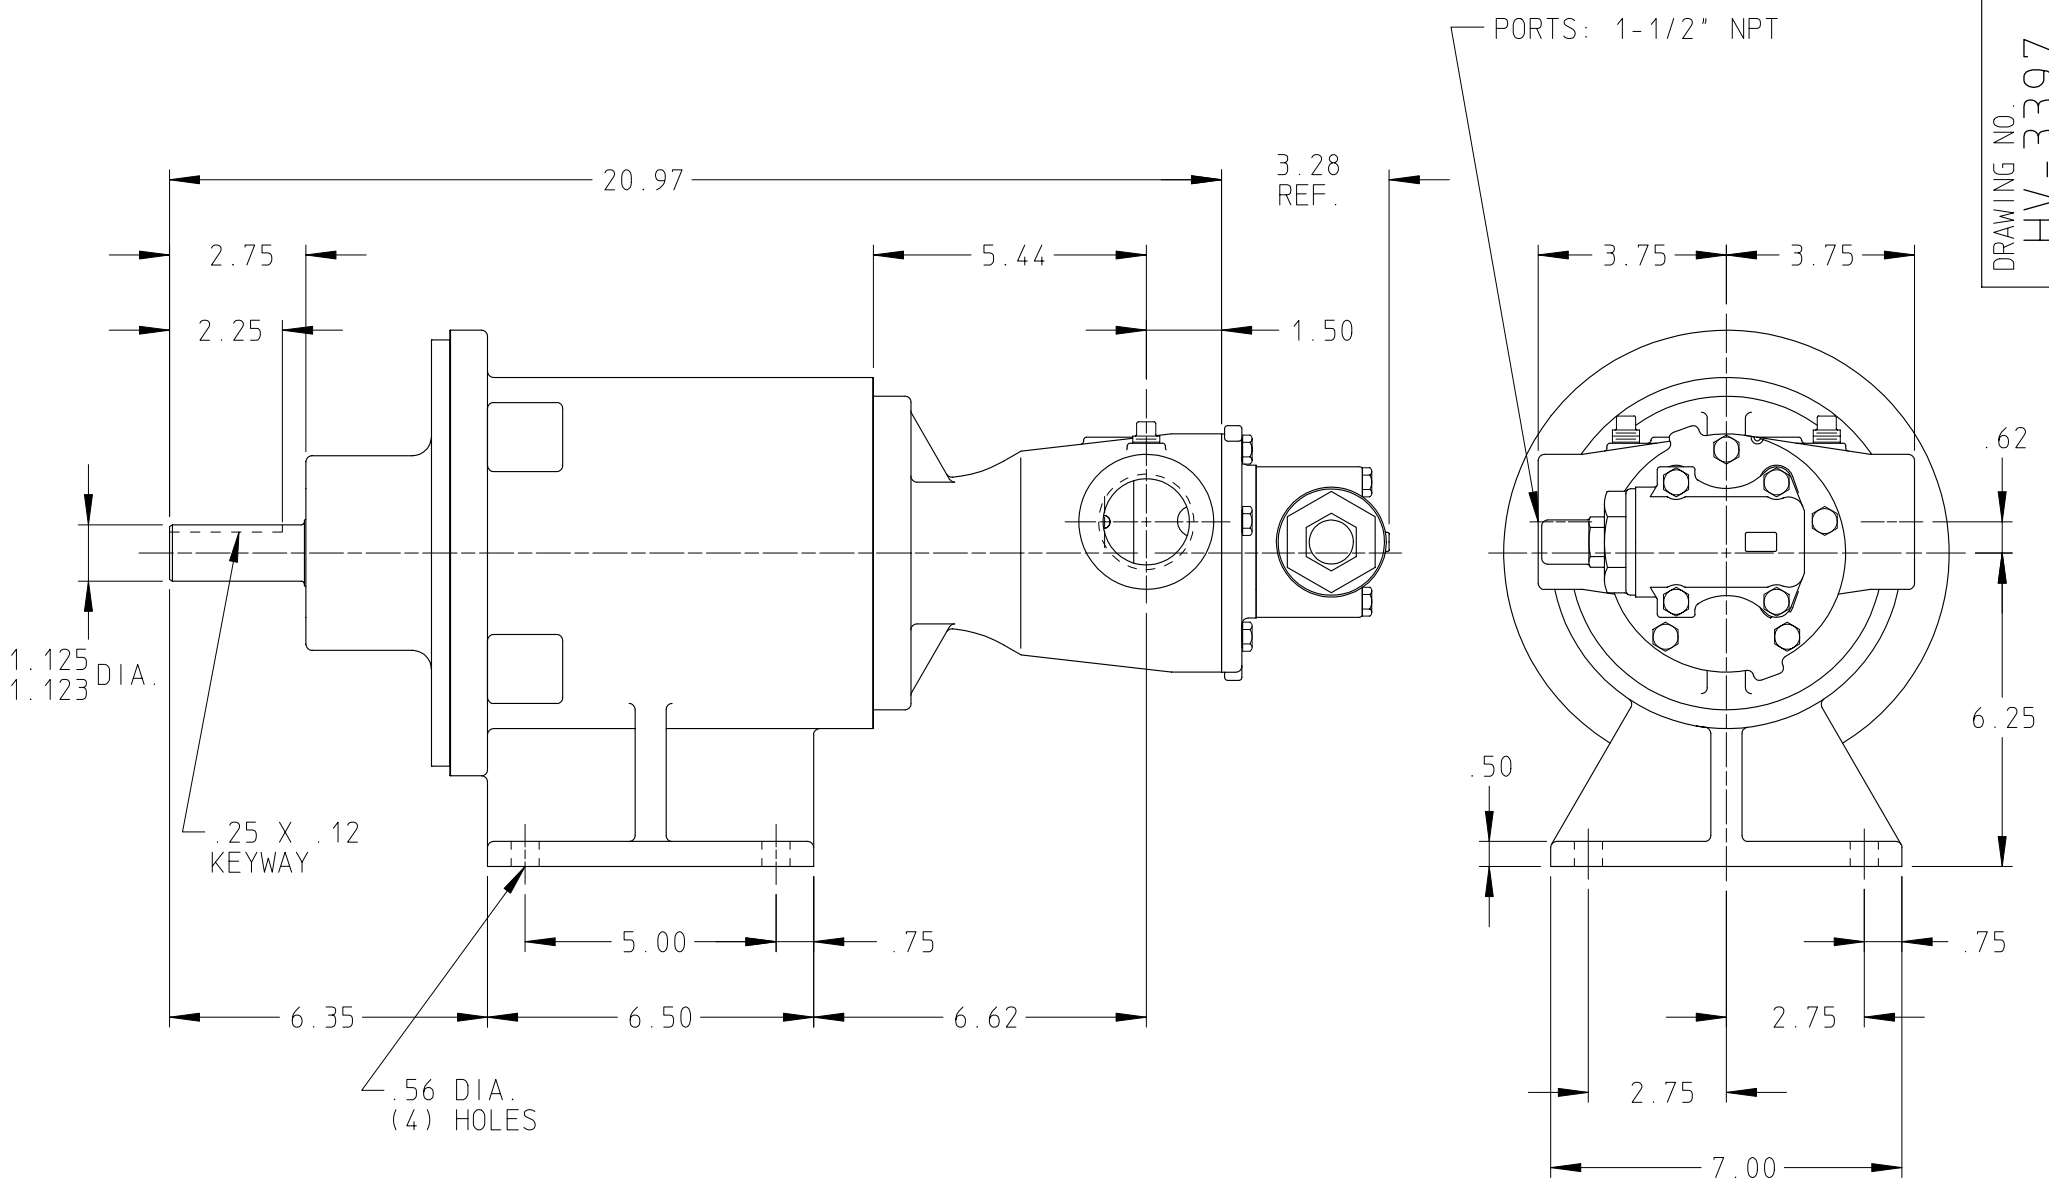

DRAWING NO.  
HV-3397

STANDARD MODELS: HJ 895-MDB15-B, HL 895-MDB15-B, HJ 895-MDB40-B, HL 895-MDB40-B

DRAWN RICH M DATE 16 JAN 2001  
 CHECKED DRS DATE 18 JAN 2001

THIS DRAWING IS THE PROPERTY OF VIKING PUMP INC. AND IS PROPRIETARY IN GENERAL AND DETAIL. IT SHALL NOT BE COPIED OR ITS CONTENTS REVEALED TO OUTSIDE PARTIES WITHOUT THE WRITTEN CONSENT OF VIKING PUMP INC.

**VIKING PUMP**  
 VIKING PUMP, INC.  
 A Unit of IDEX Corporation  
 Cedar Falls, Iowa 50613  
 U.S.A.

DRAWING NO.  
HV-3397

REV. B  
 27 AUG 2003