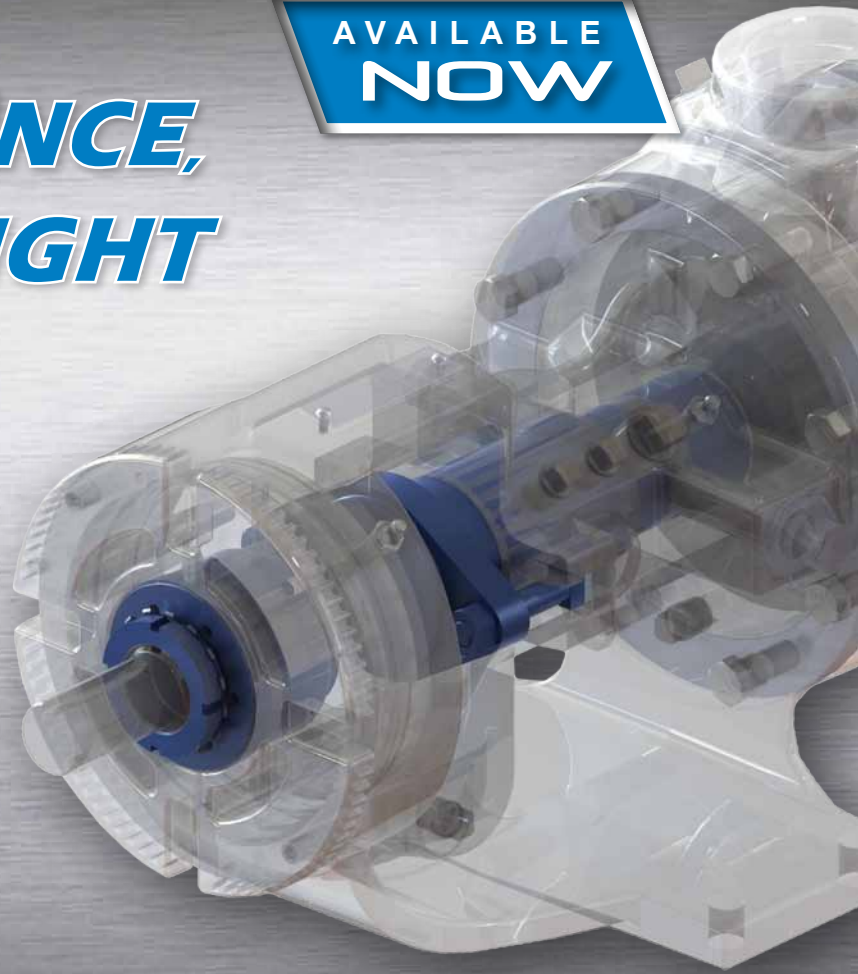

VIKING PUMP
GENUINE PARTS

GENUINE PARTS KITS

AVAILABLE
NOW

REPAIR IT ONCE, REPAIR IT RIGHT

Parts Kit **vs.** Partial Repair

- Everything you need in one place
- Save time and money
- Increase uptime
- Increase service life
- Reduce frequency of repairs

Seal Kit

Rebuild Kit

Rebuild **vs.** Replace Pump

- Viking kits save time and money, making rebuilding easier and more cost effective
- Viking pumps are built to the highest standards so they can be rebuilt instead of replaced
- Average of 35% savings to rebuild instead of replace

Parts Kits Available for:

- **High Speed Compact Pumps:** Series: 493/4193, 495/4195, 4197 Sizes: G, GG, H, HJ, HL, AS, AK, AL
- **Universal Seal Pumps:** Series: 124A/4124A, 124AE/4124AE, 4124B, 224A/4224A, 224AE/4224AE, 126A/4126A, 226A/4226A, 123A/4123A, 223A/4223A, 127A/4127A, 227A/4227A Sizes: H, HL, K, KK, L, LQ, LL
- **Heavy Duty Stainless Steel Pumps:** Series: 724/4724 Sizes: F, FH, G, HL, K, KK, L, LQ, LL
- **General Purpose Pumps:** Series: 32/432 Sizes: C, F, FH, G, H, HL, J, K, KK, L, LQ, LL
- **LVP Vane Pumps:** Series: 32/432 Sizes: 40017/41017, 40027/41027, 41057, 41087, 41197, 41237